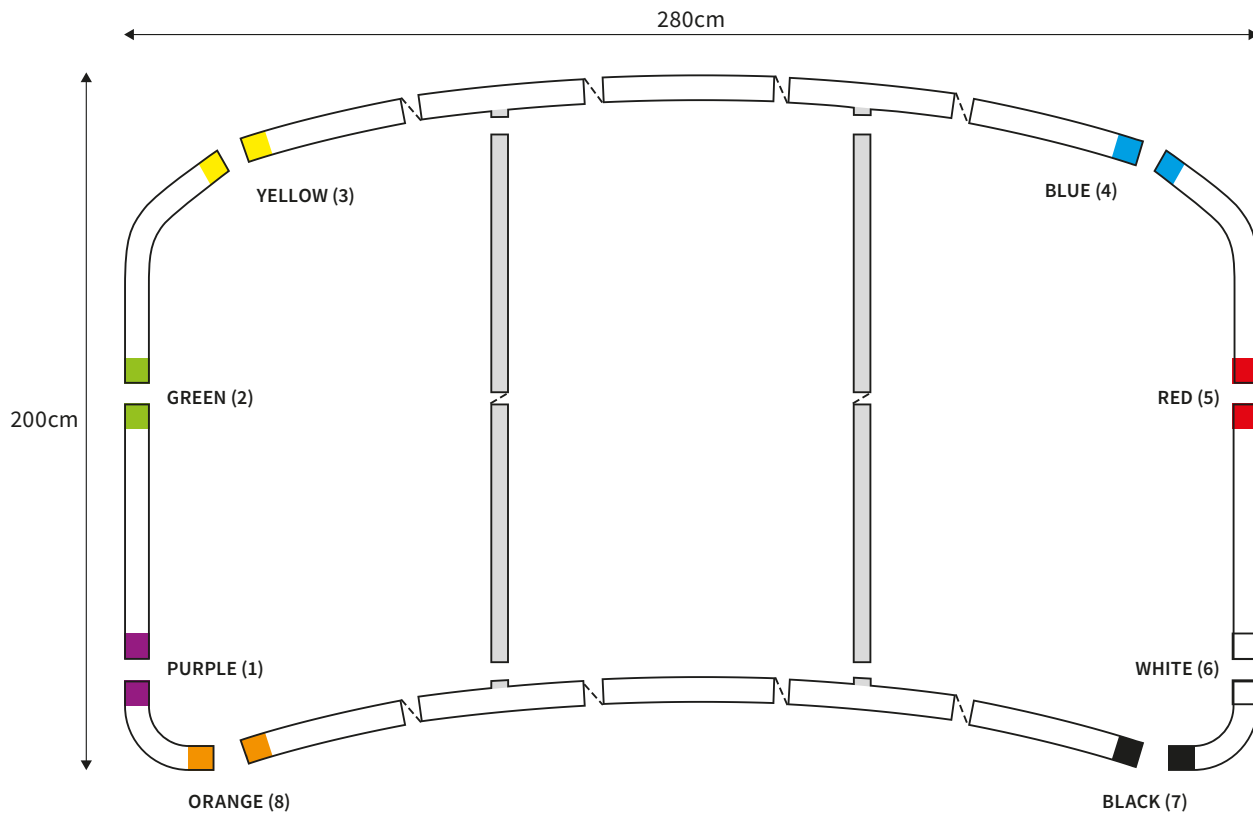

WEIDE
DISPLAYS

MOBILE LOUNGE DISPLAY SET UP

MANUAL

SHAPE MOON
WIDTH 280cm
HEIGHT 200cm

PARTS LIST

	2x	TOP CORNER
	2x	BOTTOM CORNER
	2x	TUBE HORIZONTAL (ø 34mm)
	2x	TUBE VERTICAL (ø 34mm)
	2x	TUBE SUPPORT (ø 24mm)