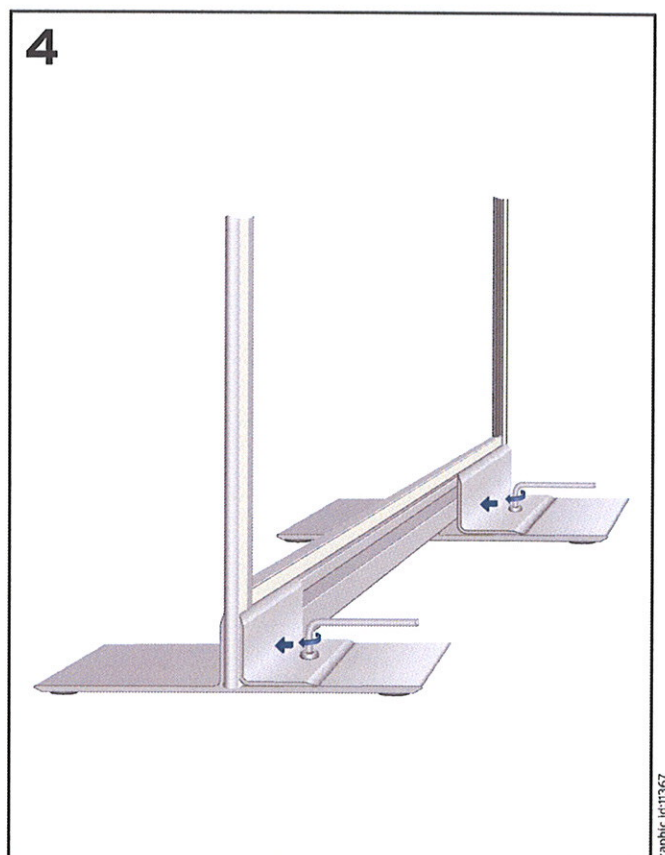

# MAGNET FRAME

Graphic id:1367

LOVE  
YOUR  
BRAND

**Cut  
the  
crap**

HEAD OFFICE Expolinc AB, Archimedesvägen 6, SE-168 66 Bromma, Sweden.  
Tel +46-8-54644400. info@expolinc.se www.expolinc.com

US OFFICE Expolinc Co., 140 North Main Street, Mount Gilead, OH 43338.  
TOLL FREE 1-800-319-0025. info@expolinc.us www.expolinc.us