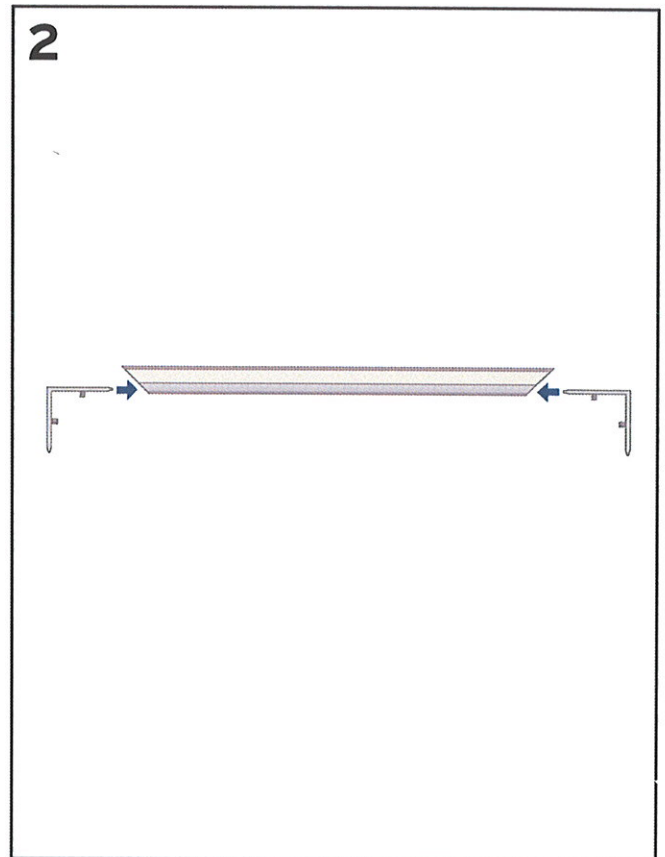

# MAGNET FRAME

Graphic id:1367

LOVE  
YOUR  
BRAND

**Cut  
the  
crap**

HEAD OFFICE Expolinc AB, Archimedesvägen 6, SE-168 66 Bromma, Sweden.  
Tel +46-8-54644400. info@expolinc.se www.expolinc.com

US OFFICE Expolinc Co., 140 North Main Street, Mount Gilead, OH 43338.  
TOLL FREE 1-800-319-0025. info@expolinc.us www.expolinc.us